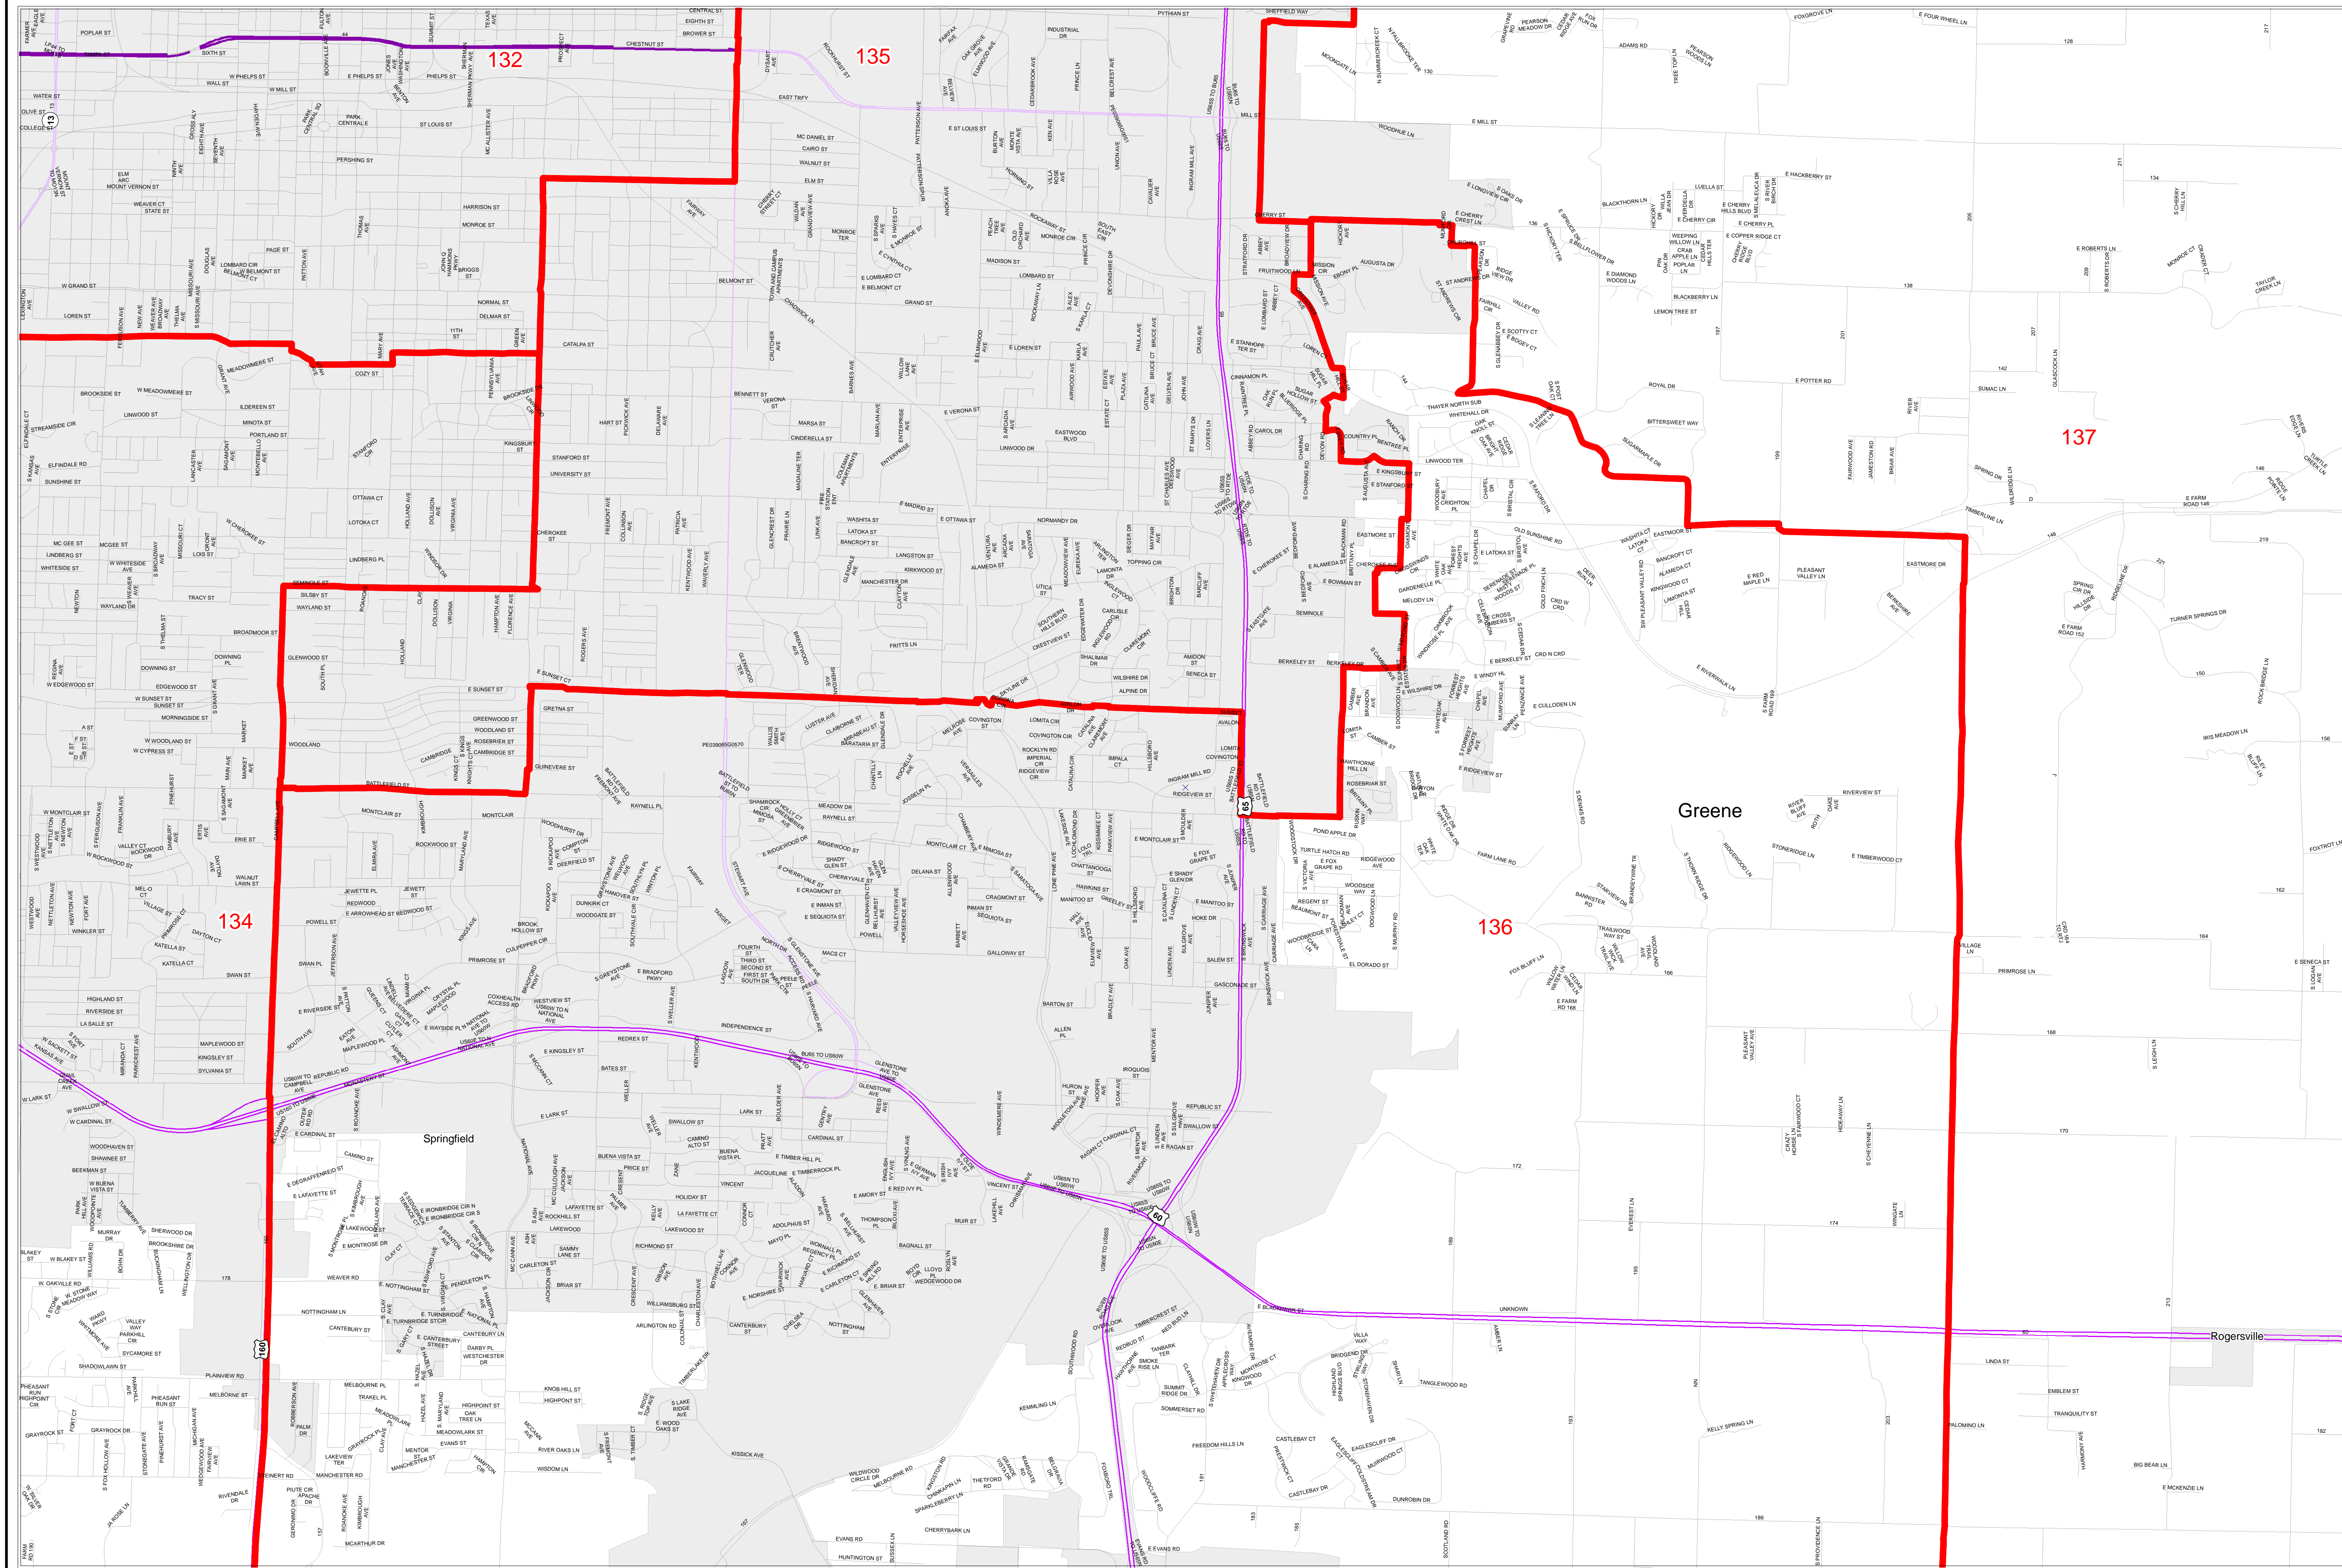

House Apportionment Plan 2011

Missouri Appellate Apportionment Commission